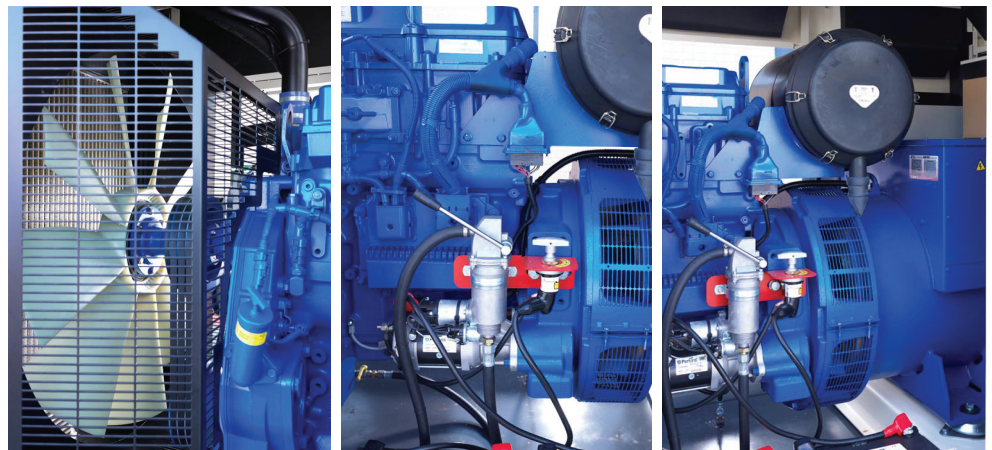

YORPOWER
INDEPENDENT
FLEXIBLE
RELIABLE