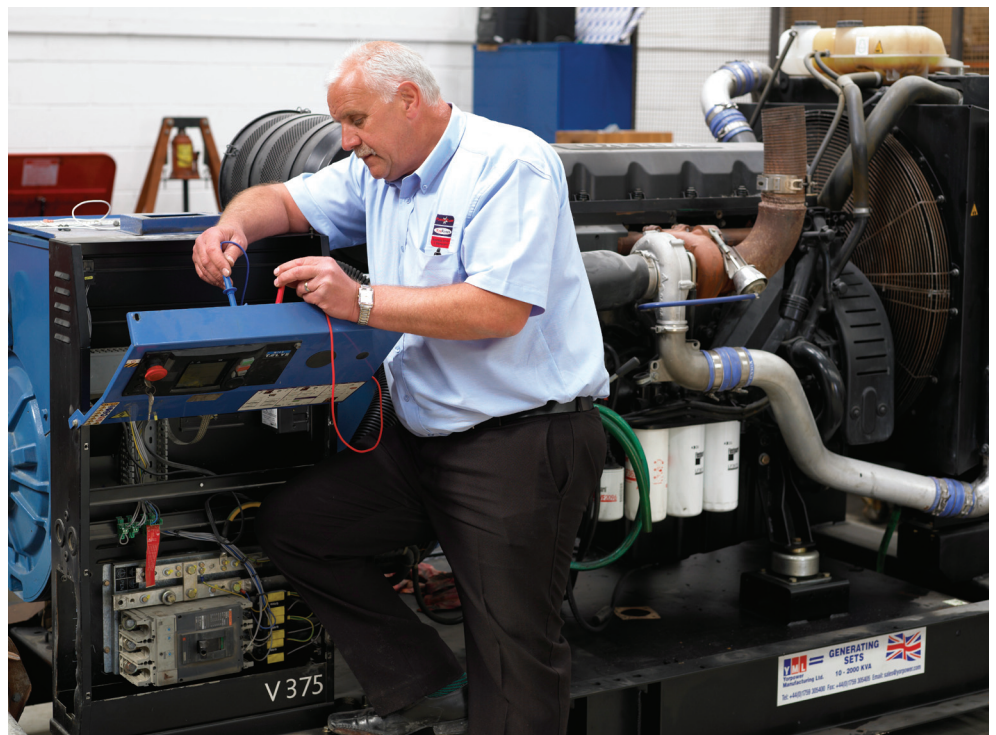

YORPOWER
INDEPENDENT
FLEXIBLE
RELIABLE