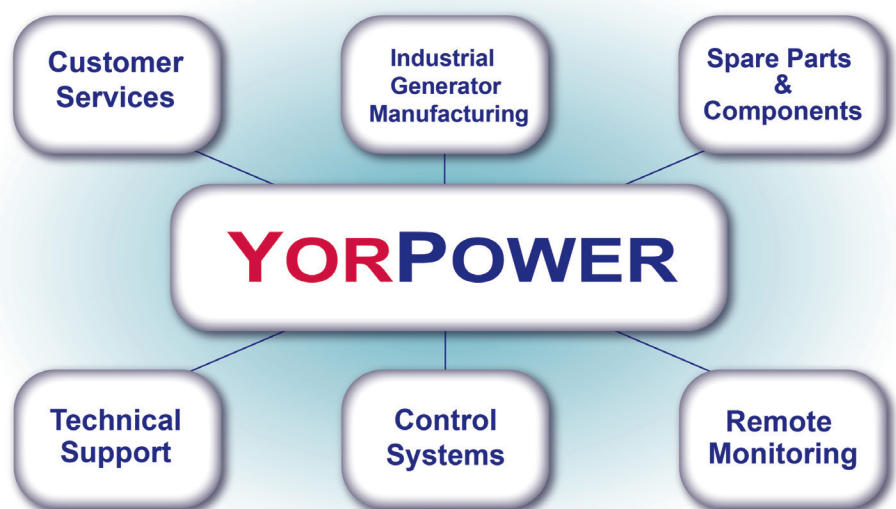

YorPower is organised into six operating divisions.