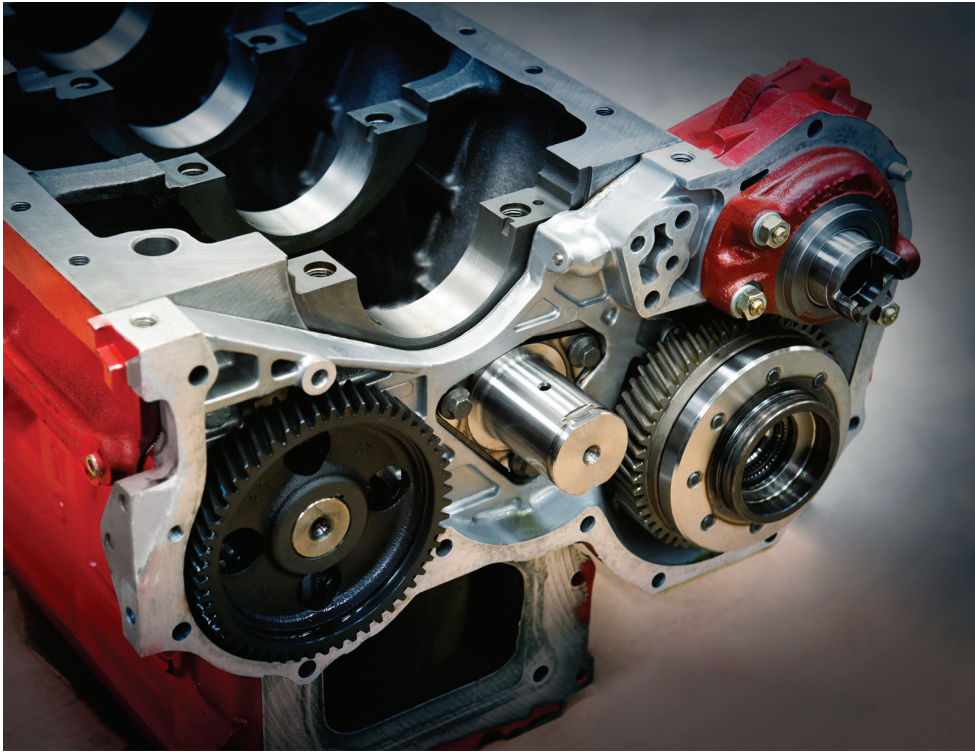

YorPower Spare Parts & Components

OEM components, spares and consumables available off the shelf for immediate dispatch anywhere in the world, 24 hours a day, seven days a week delivery for export or UK markets.

All major brands stocked ensuring compliance with OEM warranties.