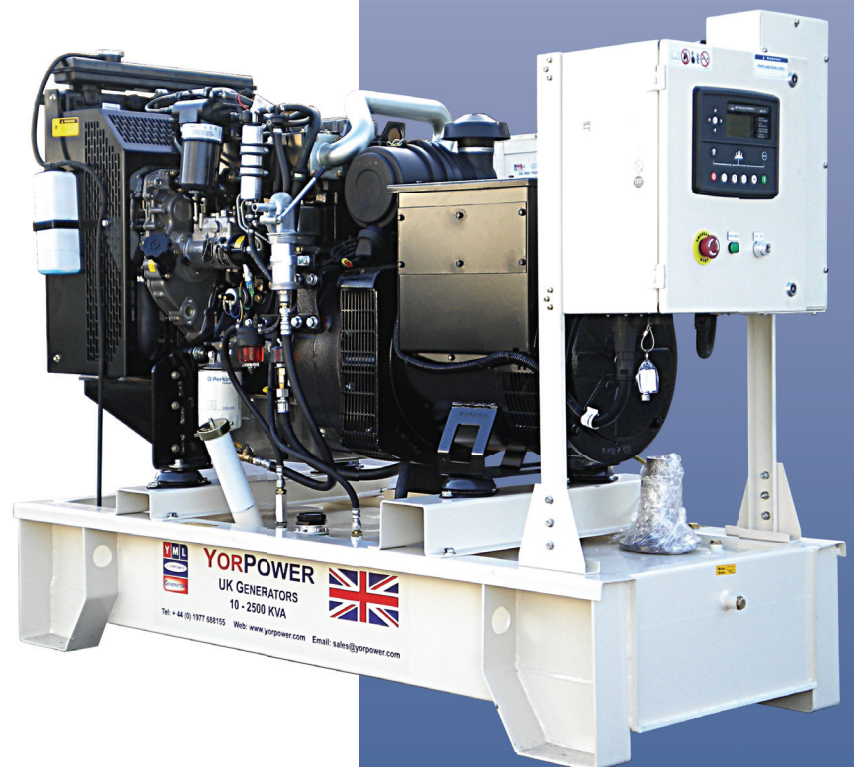

Powering Your Business